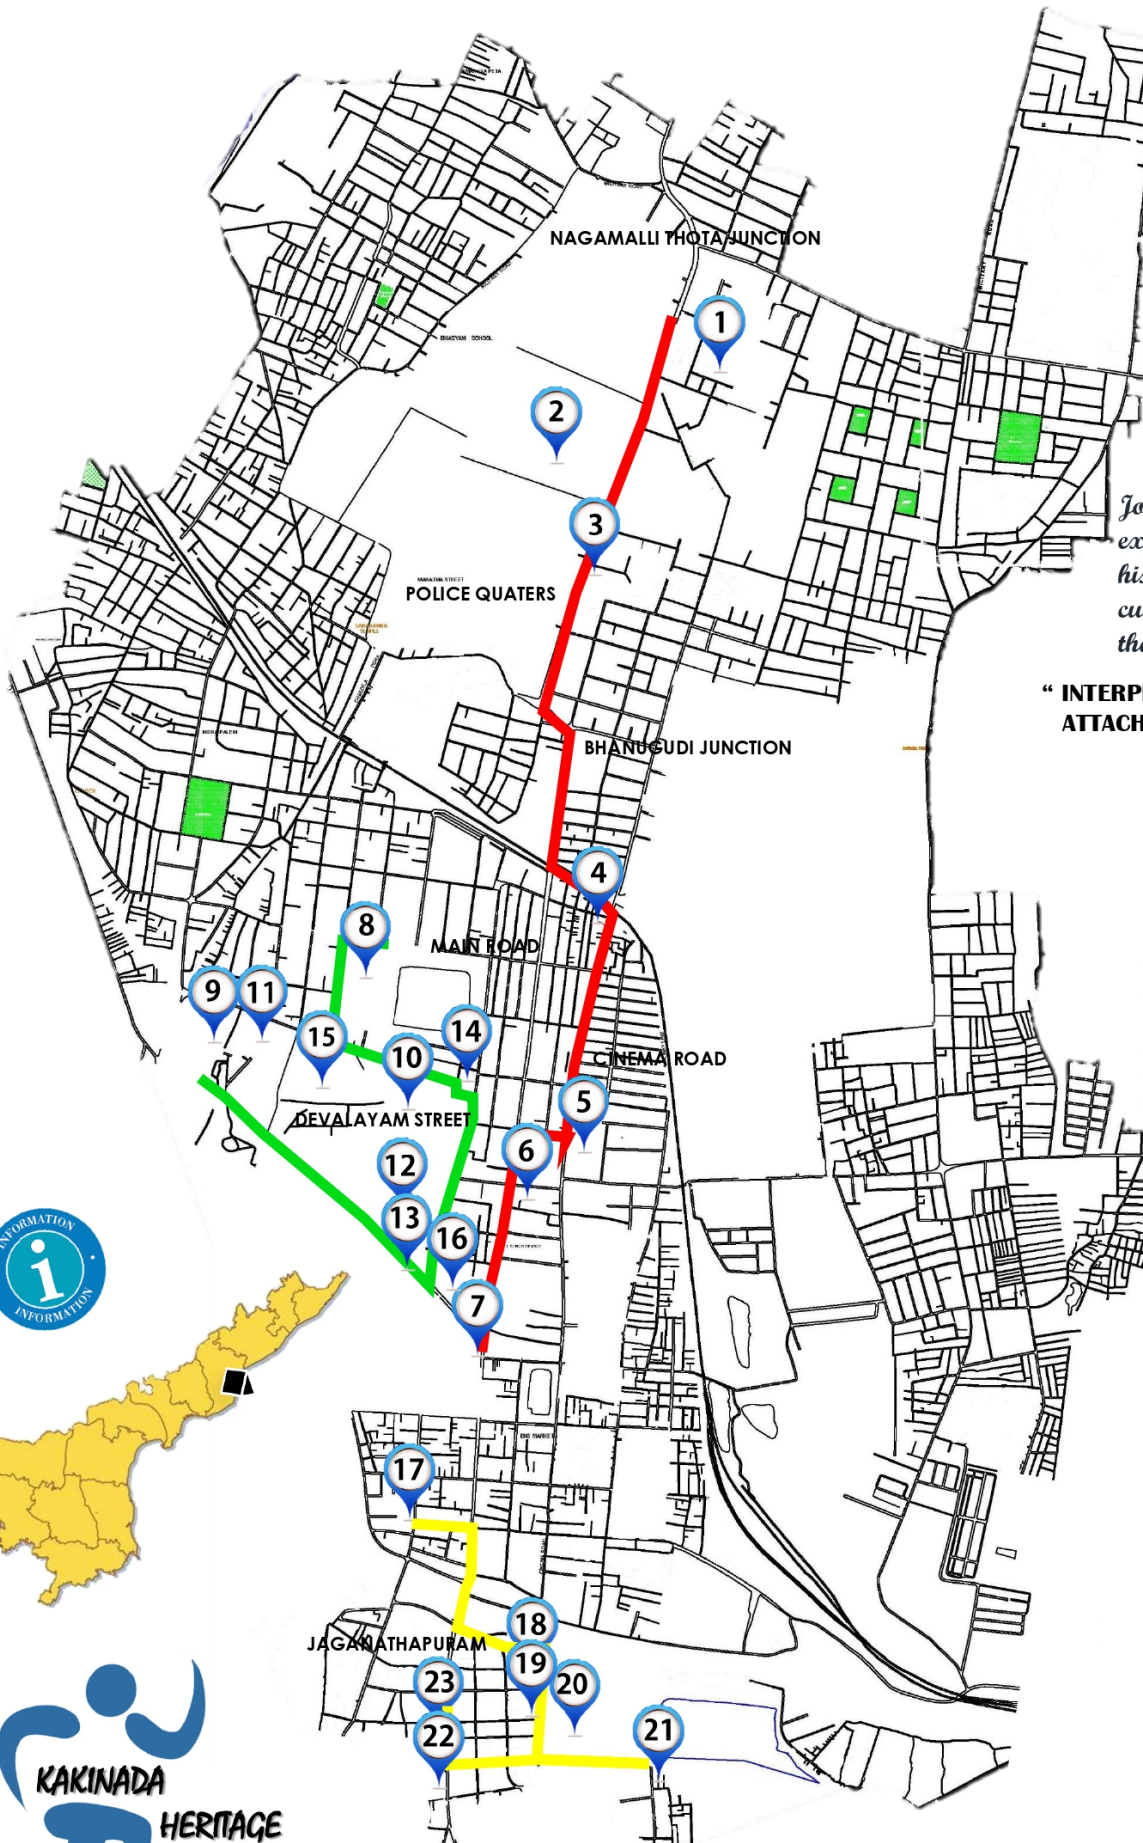

KAKINADA HERITAGE TOURISM

SCALE - 1:8000

Join us for a walk and experience the traditions, history, culture, the local customs, arts, history, sites, that authentically represent

“ INTERPRETING THE PAST CREATES ATTACHMENT TO THE PRESENT ”

S. NO	HERITAGE PLACES
1	JNTU CIVIL BARRACKS
2	RMC BUILDING
3	AIR RAID SHELTER
4	NAGINA MOSQUE
5	MUNICIPAL CORPORATION
6	TOWN HALL
7	JAMIA MOSQUE
8	VICTORIA WATER WORKS
9	COLLECTORATE OFFICE
10	MAC LAURIN SCHOOL
11	CBM SCHOOL
12	CRAIG MEMORIAL BAPTIST CHURCH
13	MRO OFFICE
14	SRI BALA TRIPURA SUNDARI TEMPLE
15	RAJA GANGADHAR RAMARAO BAHUDUR HERITAGE BUILDING
16	OME BUILDING
17	SRI VENU GOPAL SWAMY TEMPLE
18	ST. ANN'S RCM CHURCH
19	CENTENARY ANDHRA BAPTIST CHURCH
20	CHURCH OF ENGLAND
21	BAPTIST THEOLOGICAL SEMINARY
22	SHIVA TEMPLE
23	VISHNU TEMPLE

HERITAGE WALK - I HERITAGE WALK - II HERITAGE WALK - III